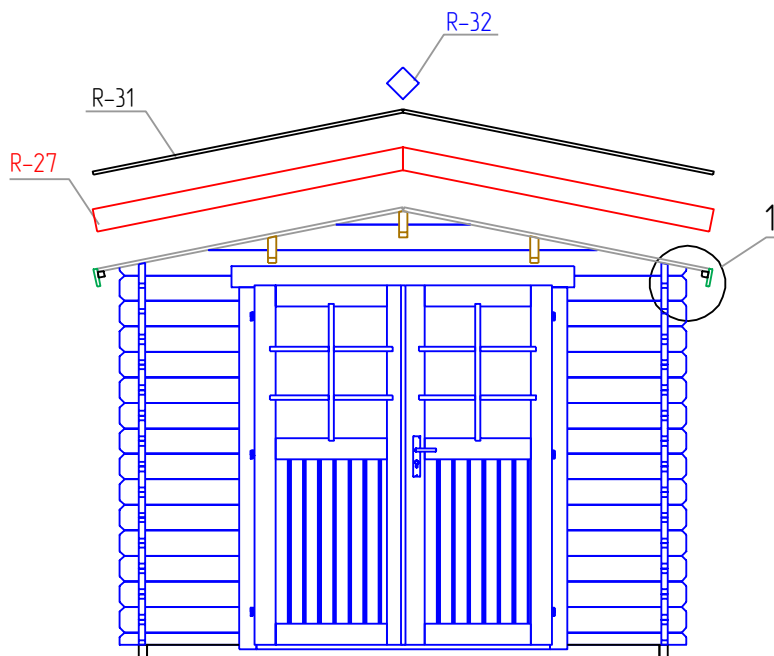

STAGE 1

Pegas 34 3X3

W-A

W-B

W-C

W-D

STAGE 3

Pegas 34 3X3

STAGE 4

Pegas 34 3X3

B

B-B
M 15

STAGE 7

Pegas 34 3X3

STAGE 1

F
NR: 19
PSC: 2
B/H: 44mm/68mm
L: 2800mm

F
NR: 20
PSC: 6
B/H: 44mm/68mm
L: 2712mm

STAGE 2

W
NR: A 1
PSC: 2
B/H: 34mm/68mm
L: 685mm

W
NR: A 5
PSC: 28
B/H: 34mm/135mm
L: 685mm

W
NR: B 6
PSC: 1
B/H: 34mm/68mm
L: 3000mm

W
NR: B 8
PSC: 15
B/H: 34mm/135mm
L: 3000mm