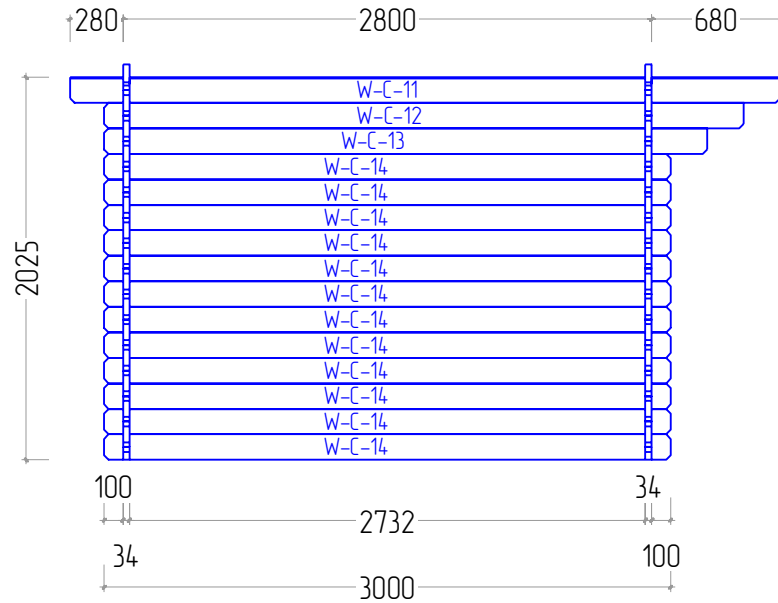

STAGE 1

Pegas 34 3X3

W-A

W-B

W-C

W-D

STAGE 3

Pegas 34 3X3

F
NR: 20
PSC: 6
B/H: 44mm/68mm
L: 2712mm

STAGE 2

W
NR: A 1
PSC: 2
B/H: 34mm/68mm
L: 685mm

W
NR: A 5
PSC: 28
B/H: 34mm/135mm
L: 685mm

W
NR: B 6
PSC: 1
B/H: 34mm/68mm
L: 3000mm

W
NR: B 8
PSC: 15
B/H: 34mm/135mm
L: 3000mm