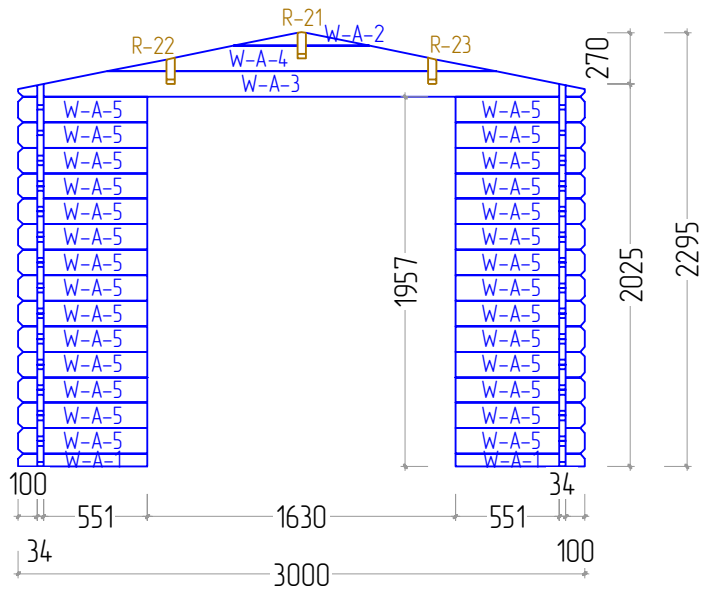

STAGE 1

Pegas 34 3X3

W-A

W-B

W-C

W-D

STAGE 3

Pegas 34 3X3

STAGE 4

Pegas 34 3X3

B

B-B
M 15

STAGE 7

Pegas 34 3X3

STAGE 1

F
NR: 19
PSC: 2
B/H: 44mm/68mm
L: 2800mm

F
NR: 20
PSC: 6
B/H: 44mm/68mm
L: 2712mm

STAGE 2

W
NR: A 1
PSC: 2
B/H: 34mm/68mm
L: 685mm

W
NR: A 5
PSC: 28
B/H: 34mm/135mm
L: 685mm

W
NR: B 6
PSC: 1
B/H: 34mm/68mm
L: 3000mm

W
NR: B 8
PSC: 15
B/H: 34mm/135mm
L: 3000mm

STAGE 5

R
 NR: 25
 PSC: 67
 B/H: 20mm/115mm
 L: 1650mm

STAGE 6

R
 NR: 24
 PSC: 2
 B/H: 18mm/95mm
 L: 3760mm

R
 NR: 27
 PSC: 4
 B/H: 18mm/120mm
 L: 1677mm

R
 NR: 30
 PSC: 4
 B/H: 28mm/34mm
 L: 1880mm

R
 NR: 31
 PSC: 4
 B/H: 18mm/58mm
 L: 1673mm