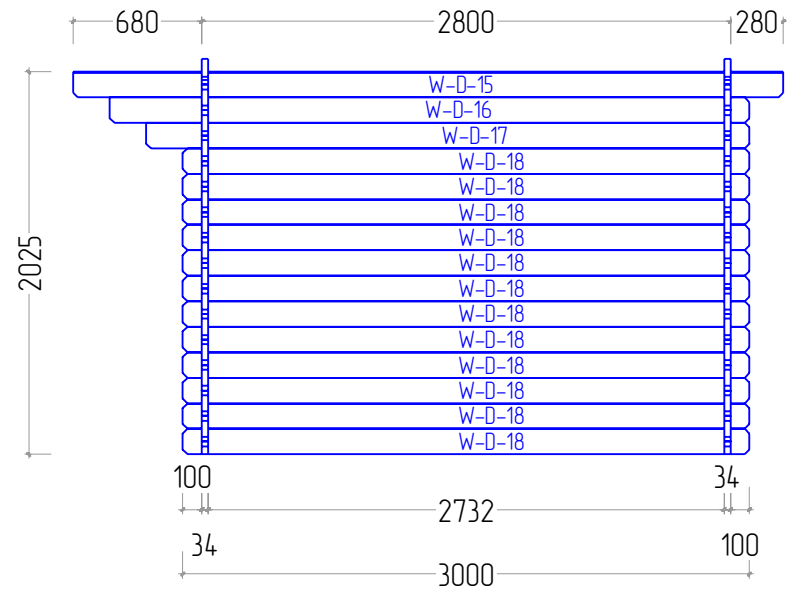

STAGE 1

Pegas 34 3X3

W-A

W-B

W-C

W-D

STAGE 3

Pegas 34 3X3

STAGE 4

Pegas 34 3X3

B

B-B
M 15

STAGE 7

Pegas 34 3X3

STAGE 1

F
NR: 19
PSC: 2
B/H: 44mm/68mm
L: 2800mm

F
NR: 20
PSC: 6
B/H: 44mm/68mm
L: 2712mm

STAGE 2

W
NR: A 1
PSC: 2
B/H: 34mm/68mm
L: 685mm

W
NR: A 5
PSC: 28
B/H: 34mm/135mm
L: 685mm

W
NR: B 6
PSC: 1
B/H: 34mm/68mm
L: 3000mm

W
NR: B 8
PSC: 15
B/H: 34mm/135mm
L: 3000mm

STAGE 5

R
 NR: 25
 PSC: 67
 B/H: 20mm/115mm
 L: 1650mm

STAGE 6

R
 NR: 24
 PSC: 2
 B/H: 18mm/95mm
 L: 3760mm

R
 NR: 27
 PSC: 4
 B/H: 18mm/120mm
 L: 1677mm

R
 NR: 30
 PSC: 4
 B/H: 28mm/34mm
 L: 1880mm

R
 NR: 31
 PSC: 4
 B/H: 18mm/58mm
 L: 1673mm