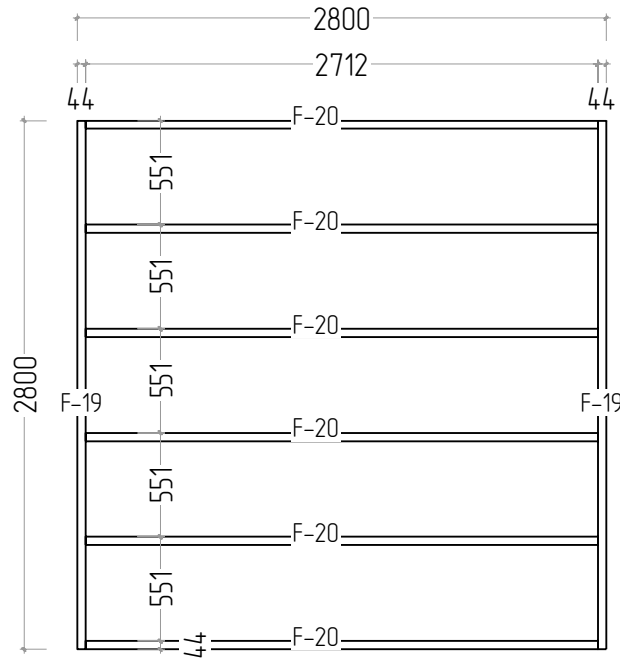

STAGE 1

Pegas 34 3X3