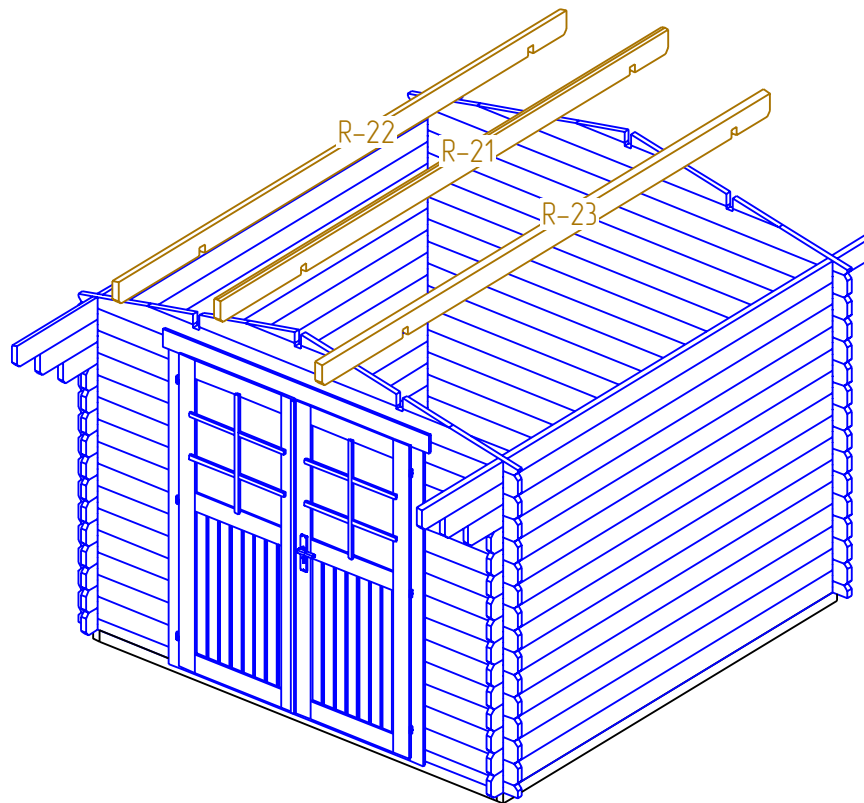

STAGE 1

Pegas 34 3X3

W-A

W-B

W-C

W-D

STAGE 3

Pegas 34 3X3

STAGE 4

Pegas 34 3X3

B

B-B
M 15

STAGE 7

Pegas 34 3X3

STAGE 1

F
NR: 19
PSC: 2
B/H: 44mm/68mm
L: 2800mm

F
NR: 20
PSC: 6
B/H: 44mm/68mm
L: 2712mm

STAGE 2

W
NR: A 1
PSC: 2
B/H: 34mm/68mm
L: 685mm

W
NR: A 5
PSC: 28
B/H: 34mm/135mm
L: 685mm

W
NR: B 6
PSC: 1
B/H: 34mm/68mm
L: 3000mm

W
NR: B 8
PSC: 15
B/H: 34mm/135mm
L: 3000mm