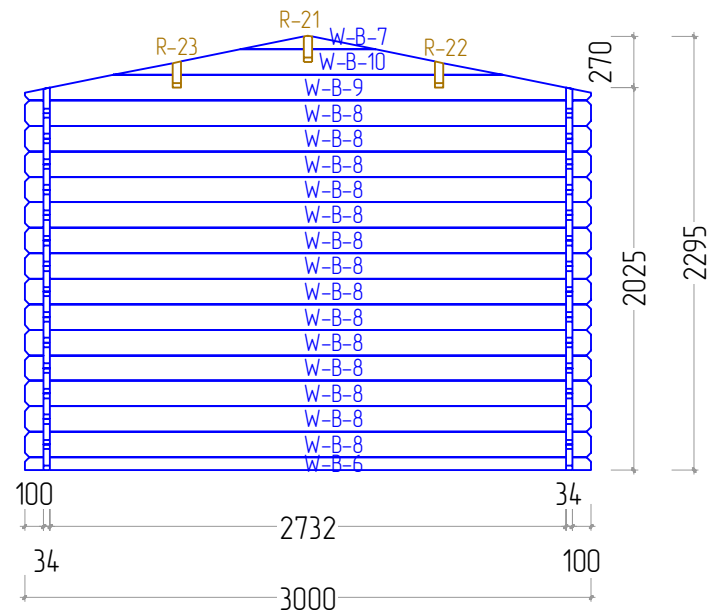

STAGE 1

Pegas 34 3X3

W-A

W-B

W-C

W-D

STAGE 3

Pegas 34 3X3

STAGE 4

Pegas 34 3X3

B

B-B
M 15

STAGE 7

Pegas 34 3X3

STAGE 1

F
NR: 19
PSC: 2
B/H: 44mm/68mm
L: 2800mm

F
NR: 20
PSC: 6
B/H: 44mm/68mm
L: 2712mm

STAGE 2

W
NR: A 1
PSC: 2
B/H: 34mm/68mm
L: 685mm

W
NR: A 5
PSC: 28
B/H: 34mm/135mm
L: 685mm

W
NR: B 6
PSC: 1
B/H: 34mm/68mm
L: 3000mm

W
NR: B 8
PSC: 15
B/H: 34mm/135mm
L: 3000mm

STAGE 5

R
 NR: 25
 PSC: 67
 B/H: 20mm/115mm
 L: 1650mm

STAGE 6

R
 NR: 24
 PSC: 2
 B/H: 18mm/95mm
 L: 3760mm

R
 NR: 27
 PSC: 4
 B/H: 18mm/120mm
 L: 1677mm

R
 NR: 30
 PSC: 4
 B/H: 28mm/34mm
 L: 1880mm

R
 NR: 31
 PSC: 4
 B/H: 18mm/58mm
 L: 1673mm