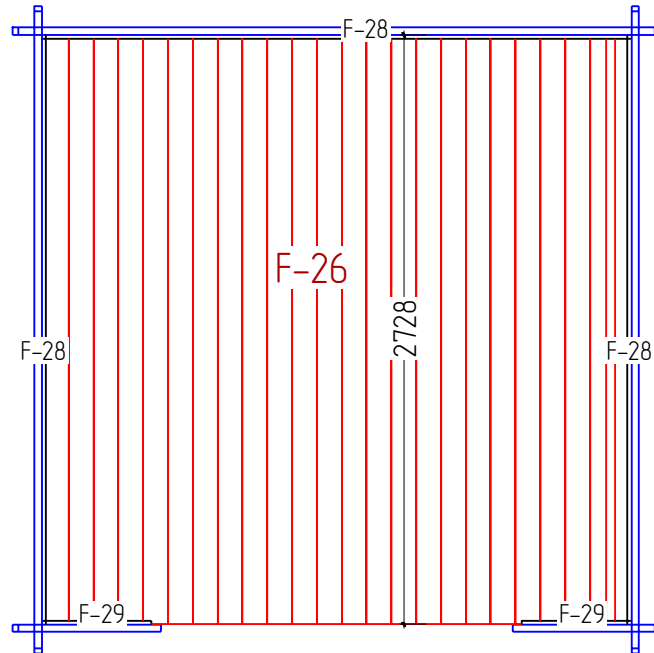

STAGE 4

Pegas 34 3X3

B

B-B
M 15

STAGE 7

Pegas 34 3X3

STAGE 1

F
NR: 19
PSC: 2
B/H: 44mm/68mm
L: 2800mm

F
NR: 20
PSC: 6
B/H: 44mm/68mm
L: 2712mm

STAGE 2

W
NR: A 1
PSC: 2
B/H: 34mm/68mm
L: 685mm

W
NR: A 5
PSC: 28
B/H: 34mm/135mm
L: 685mm

W
NR: B 6
PSC: 1
B/H: 34mm/68mm
L: 3000mm

W
NR: B 8
PSC: 15
B/H: 34mm/135mm
L: 3000mm

STAGE 5

R
 NR: 25
 PSC: 67
 B/H: 20mm/115mm
 L: 1650mm

STAGE 6

R
 NR: 24
 PSC: 2
 B/H: 18mm/95mm
 L: 3760mm

R
 NR: 27
 PSC: 4
 B/H: 18mm/120mm
 L: 1677mm

R
 NR: 30
 PSC: 4
 B/H: 28mm/34mm
 L: 1880mm

R
 NR: 31
 PSC: 4
 B/H: 18mm/58mm
 L: 1673mm

R
 NR: 32
 PSC: 2
 B/H: 18mm/120mm
 L: 120mm

STAGE 7

F
 NR: 26
 PSC: 25
 B/H: 20mm/115mm
 L: 2728mm

F
 NR: 29
 PSC: 2
 B/H: 18mm/20mm
 L: 508mm

F
 NR: 28
 PSC: 3
 B/H: 18mm/20mm
 L: 2732mm

STAGE 8

NR: 33
 PSC: 4
 B/H: 28mm/34mm
 L: 1900mm