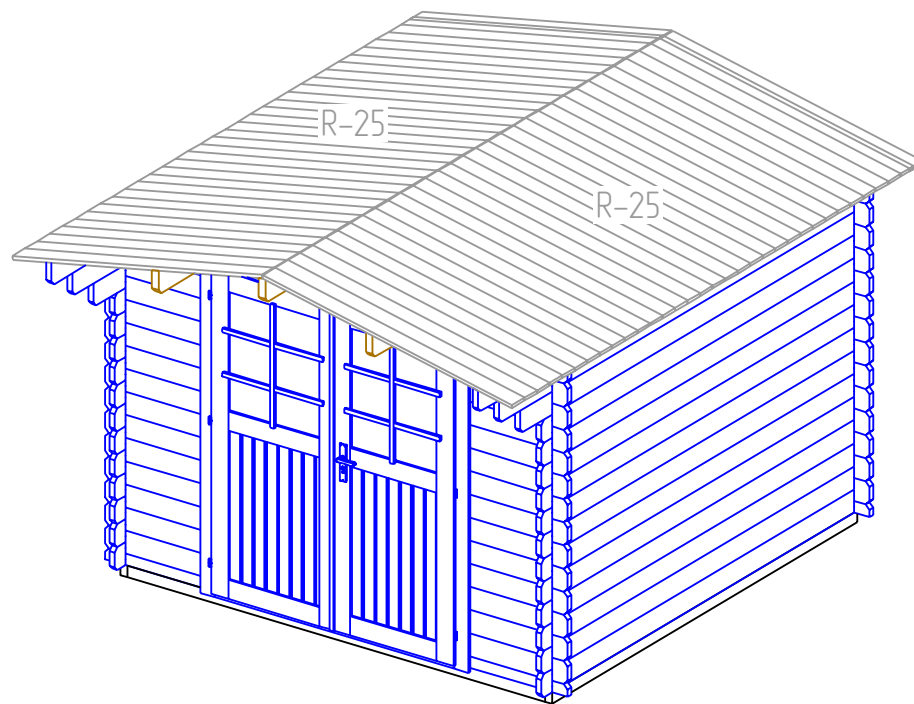

STAGE 1

Pegas 34 3X3

W-A

W-B

W-C

W-D

STAGE 3

Pegas 34 3X3

STAGE 4

Pegas 34 3X3

B

B-B
M 15

STAGE 7

Pegas 34 3X3

STAGE 1

F
NR: 19
PSC: 2
B/H: 44mm/68mm
L: 2800mm

F
NR: 20
PSC: 6
B/H: 44mm/68mm
L: 2712mm

STAGE 2

W
NR: A 1
PSC: 2
B/H: 34mm/68mm
L: 685mm

W
NR: A 5
PSC: 28
B/H: 34mm/135mm
L: 685mm

W
NR: B 6
PSC: 1
B/H: 34mm/68mm
L: 3000mm

W
NR: B 8
PSC: 15
B/H: 34mm/135mm
L: 3000mm