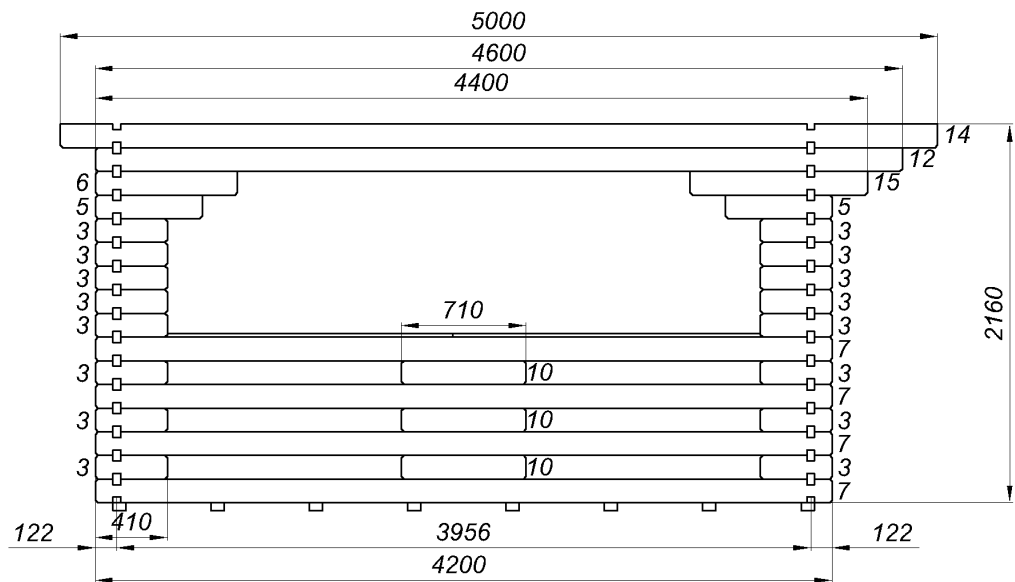

Gazebo in legno 04

3,2x4,2-44

DISEGNI TECNICI

Gazebo in legno 04 3,2x4,2-44

Secure the boards to the ground with anchor screws

Plan of the floor board

Gazebo in legno 04 3,2x4,2-44

Gazebo in legno 04 3,2x4,2-44

1

2

Gazebo in legno 04 3,2x4,2-44

A

2