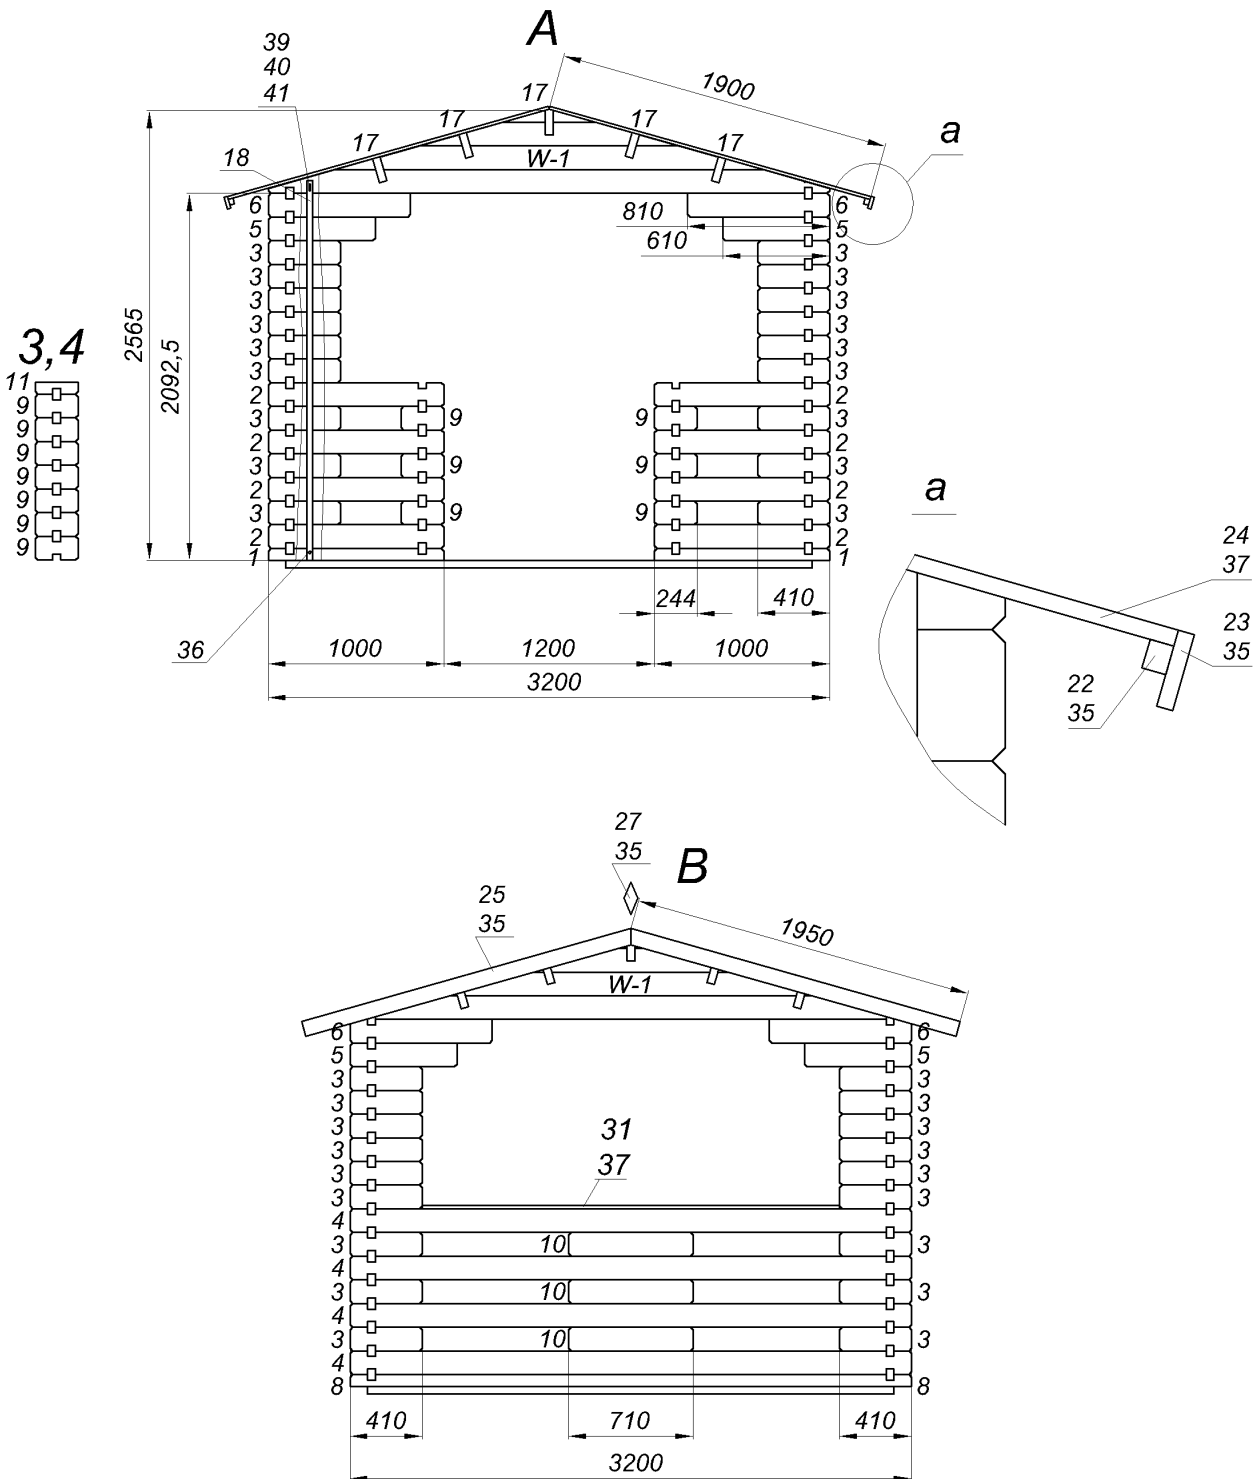

Gazebo in legno 04

3,2x4,2-44

DISEGNI TECNICI

Gazebo in legno 04 3,2x4,2-44

Secure the boards to the ground with anchor screws

Plan of the floor board

Gazebo in legno 04 3,2x4,2-44

Gazebo in legno 04 3,2x4,2-44

1

2

Gazebo in legno 04 3,2x4,2-44

A

2