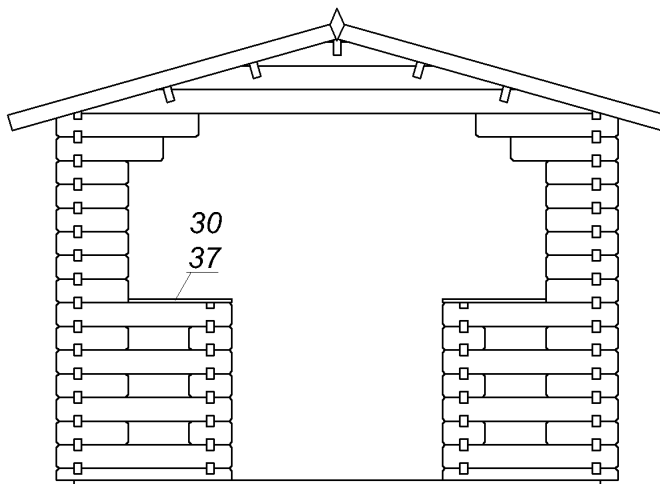

Gazebo in legno 04

3,2x4,2-44

DISEGNI TECNICI

Gazebo in legno 04 3,2x4,2-44

Secure the boards to the ground with anchor screws

Plan of the floor board

Gazebo in legno 04 3,2x4,2-44

Gazebo in legno 04 3,2x4,2-44

1

2

Gazebo in legno 04 3,2x4,2-44

A

2