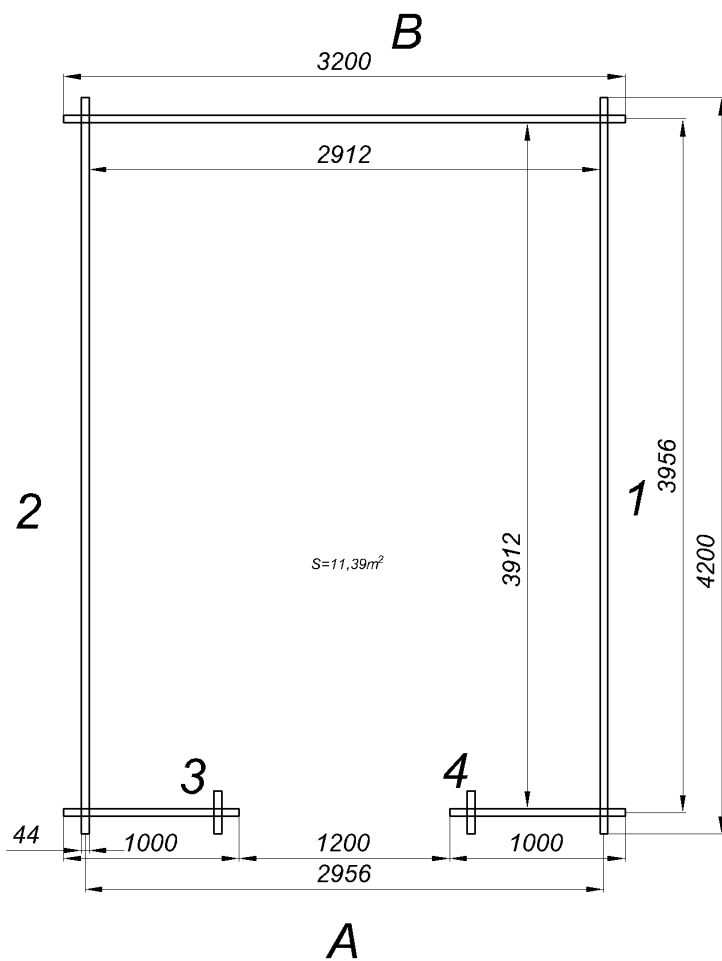

Gazebo in legno 04

3,2x4,2-44

DISEGNI TECNICI

Gazebo in legno 04 3,2x4,2-44

Secure the boards to the ground with anchor screws

Plan of the floor board

Gazebo in legno 04 3,2x4,2-44

Gazebo in legno 04 3,2x4,2-44

1

2

Gazebo in legno 04 3,2x4,2-44

A

2