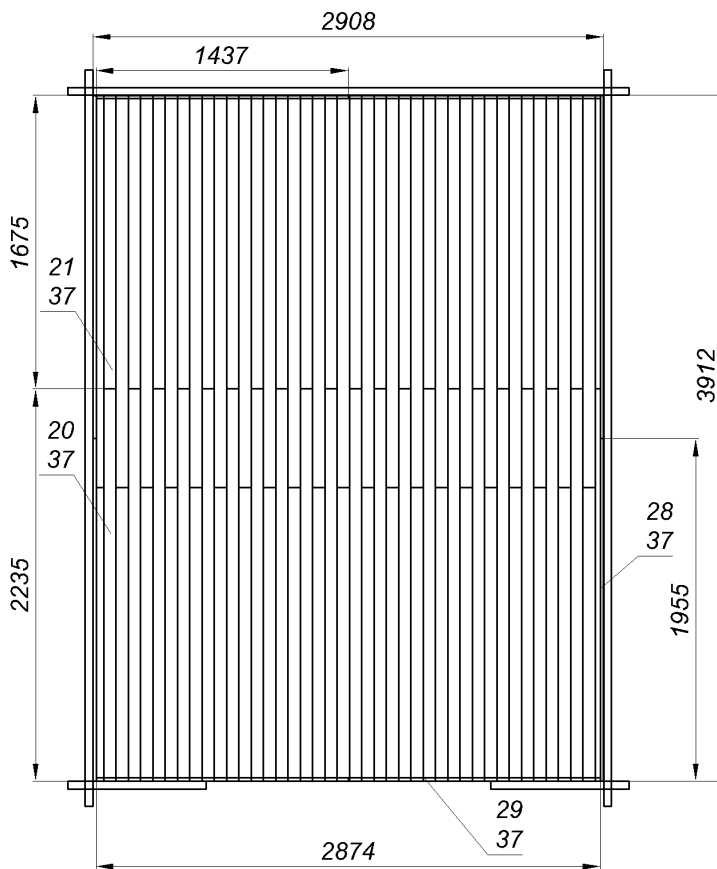

Gazebo in legno 04

3,2x4,2-44

DISEGNI TECNICI

Gazebo in legno 04 3,2x4,2-44

Secure the boards to the ground with anchor screws

Plan of the floor board

Gazebo in legno 04 3,2x4,2-44

Gazebo in legno 04 3,2x4,2-44

1

2

Gazebo in legno 04 3,2x4,2-44

A

2