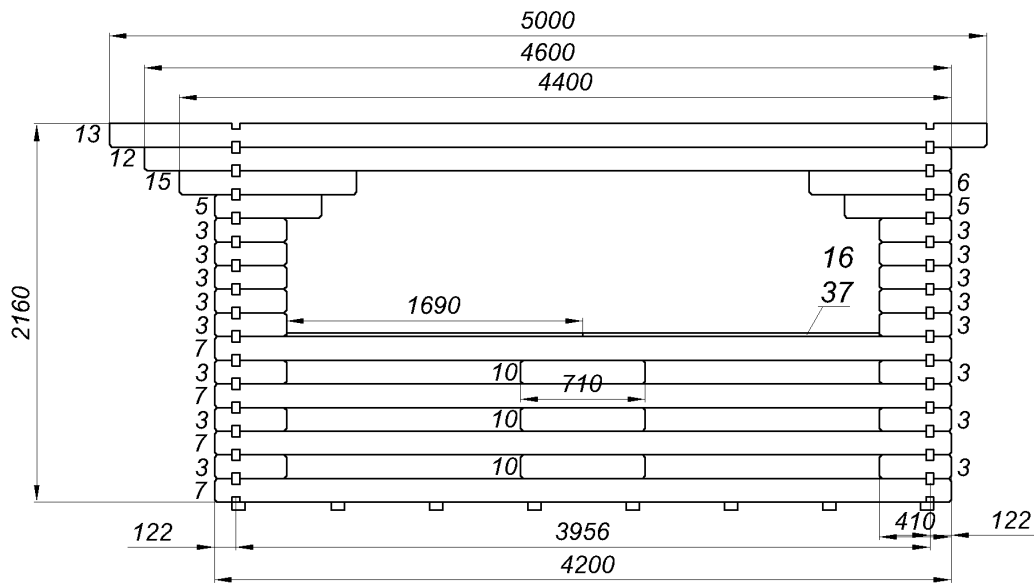

Gazebo in legno 04

3,2x4,2-44

DISEGNI TECNICI

Gazebo in legno 04 3,2x4,2-44

Secure the boards to the ground with anchor screws

Plan of the floor board

Gazebo in legno 04 3,2x4,2-44

Gazebo in legno 04 3,2x4,2-44

1

2

Gazebo in legno 04 3,2x4,2-44

A

2