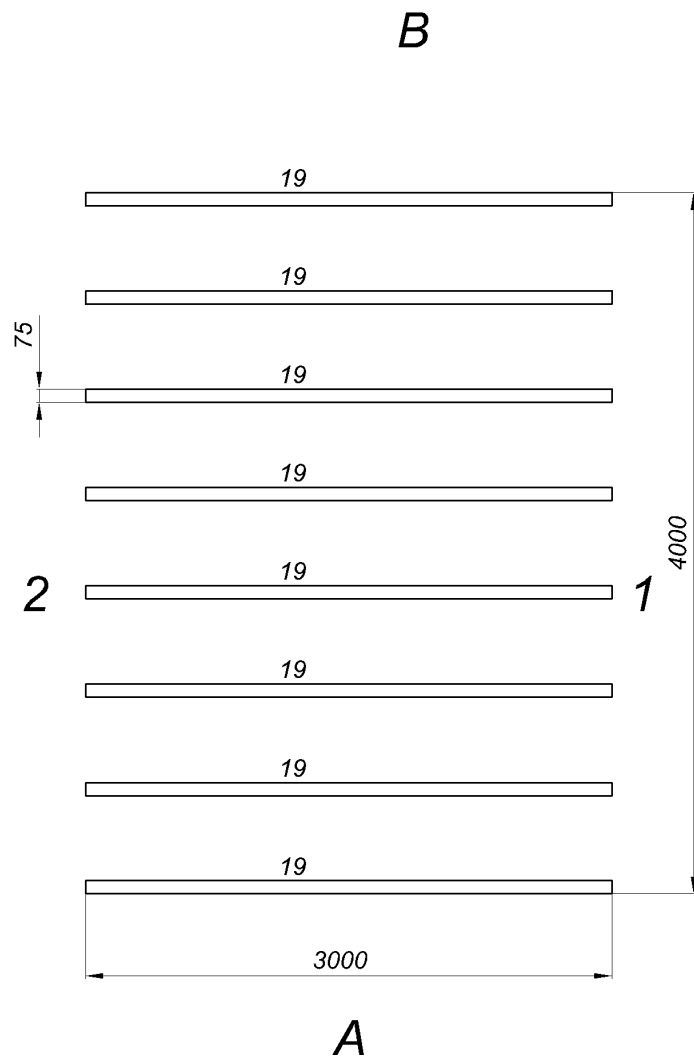

Gazebo in legno 04

3,2x4,2-44

DISEGNI TECNICI

Gazebo in legno 04 3,2x4,2-44

Secure the boards to the ground with anchor screws

Plan of the floor board

Gazebo in legno 04 3,2x4,2-44

Gazebo in legno 04 3,2x4,2-44

1

2

Gazebo in legno 04 3,2x4,2-44

A

2