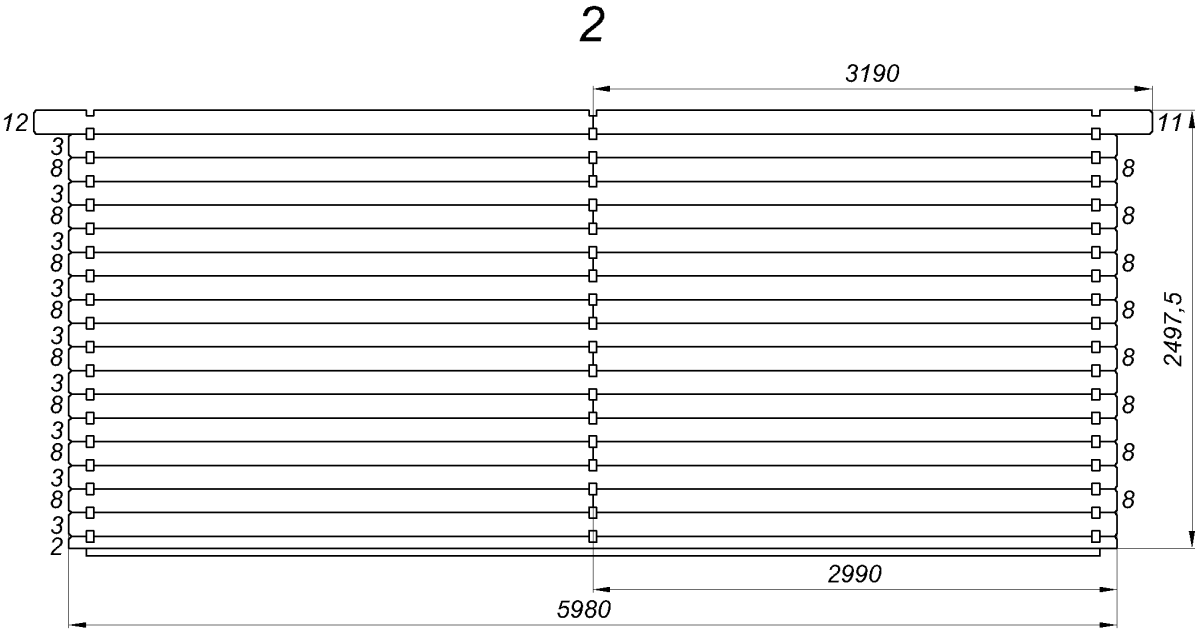

Garage in legno 06 4,2x5,98-44

Garage in legno 06 4,2x5,98-44

Garage in legno 06 4,2x5,98-44

Garage in legno 06 4,2x5,98-44

A