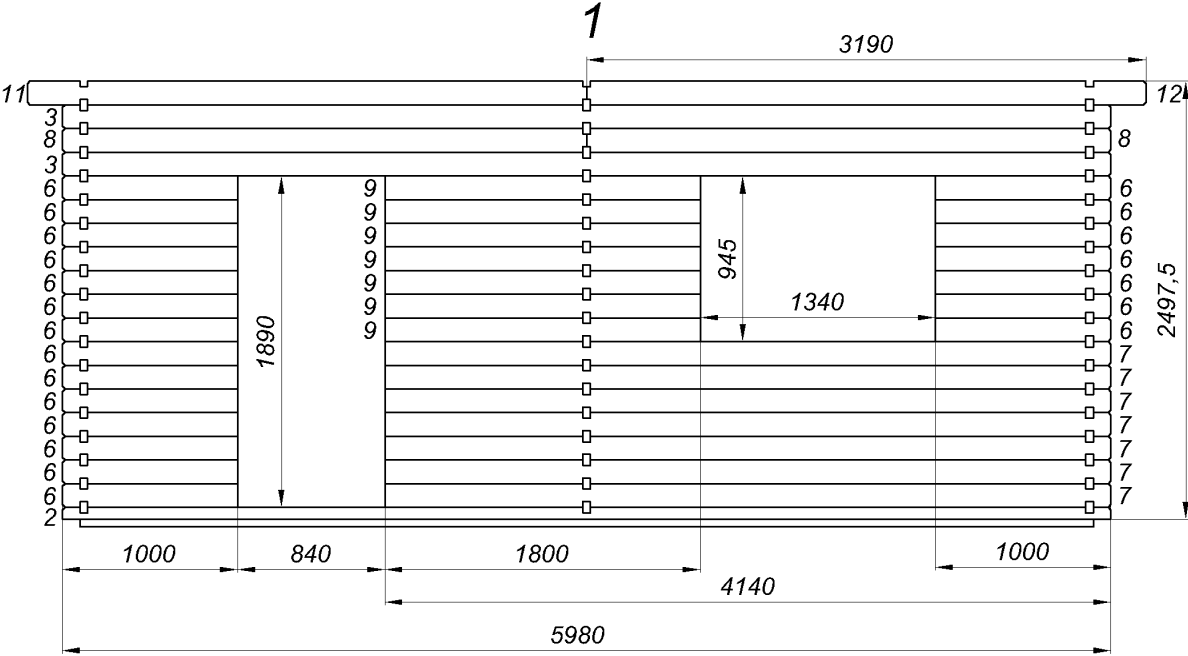

Garage in legno 06 4,2x5,98-44

Garage in legno 06 4,2x5,98-44

Garage in legno 06 4,2x5,98-44

Garage in legno 06 4,2x5,98-44

A